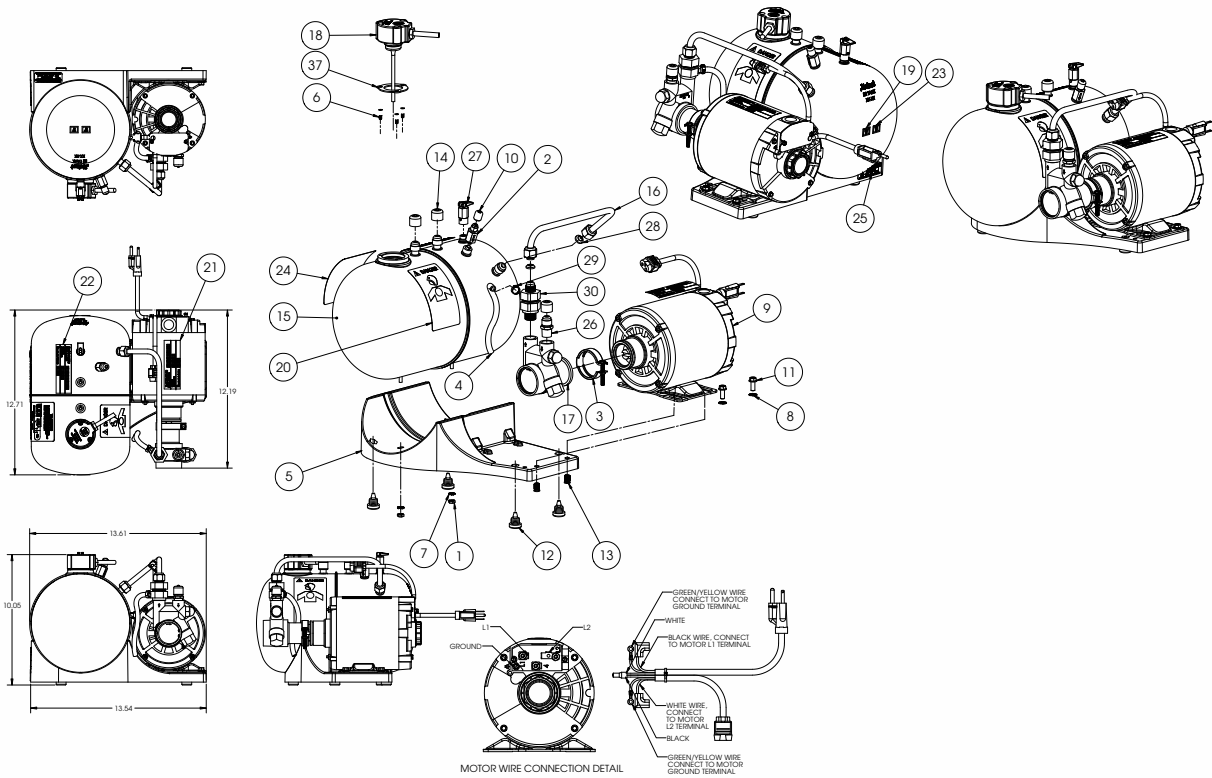

E400397

E400397 - Big Mac Carbonator

RESOURCE NOTES:

NOTES: UNLESS OTHERWISE SPECIFIED

**1. IDENTIFY SHIPPING CONTAINER WITH PART NO., LATEST REV. LETTER
CARBONATOR LARGE 115 V 2 SODA ASSE 1022 BIG MAC**

E400397

E400397 - Big Mac Carbonator

#	PART #	DESCRIPTION	QTY	Note
1	00-0424	Hex-Nut - #10-32	2	
2	00-0868	Carbonator Single Check Valve - 0.25" Male Flare	1	
3	00-1222	Clamp V-Band	1	
4	01-1649	PVC Tubing - 0.25" ID x 0.375" OD x 12.0" L	1	
5	15-3097	ASSY CARBONATOR BASE W/INSERT	1	
6	09-1877	Probe Stud	3	
7	10-0251	Lockwasher- #10	2	
8	10-0297	WASHER LOCK # 1/4 EXTERNAL TOOTH ZINC-PLATED	2	
9	10-1649	Motor - 115V - 1-3 HP	1	
10	10-1877	Plug - VC-375-8 - Black	1	
11	10-1938	SCREW 1/4-20 X 5/8 HEX WASHER HEAD PHILLIPS ZINC P	2	
12	10-2000	RUBBER FOOT FOR 804-023	4	
13	10-2002	INSERT FLANGED EXPANSION 1/4-20 BRASS	2	
14	10-2006	Plug - VC-600-8 - Black	3	
15	15-3095	Carbonator Tank Assembly	1	[1]
16	15-3100	ASSY CARBONATOR WATER INLET & NUT PLASTIC BASE	1	
17	16-0148	Brass Pump - Rotary Vane 100 GPH	1	
18	16-2115-41	Probe Assembly - 115V	1	
19	18-1075	Label - Inspection	1	[2]
20	18-1339	Label - Carbonator Tank	1	[3]
21	18-1350	DECAL COKE IC/SERIAL	1	[4]
22	18-1350	DECAL COKE IC/SERIAL	1	[4]
23	18-1075	Label - Inspection	1	[2]
24	18-1503	LABEL CARBONATOR LARGE	1	
25	18-1605	LABEL MODEL NUMBER CARBONATOR E400397	1	
26	19-0028	FITTING, 3/8, MALE FLARE X 3/8 MALE PIPE THREAD, BRASS	1	
27	30000182	VALVE PRESSURE RELIEF 180 PSI	1	
28	NY45-6	Flare Gasket - 0.375"	2	
29	10.5-505R	Clamp - 0.41" ID	1	
30	19-0897	Backflow Preventer	1	
31	07-0247	CARTON INSERT FOR CARBONATOR PALLET 28 X 42 200 LB	1	[5]
32	07-0331	CARTON CARBONATOR 15 7/8 X 13 7/8 X 11 3/8	1	
33	07-0332	CARTON INSERT FOR 07-0331 D/C TOP 16 3/16 X 16 7/8	1	[5]
34	07-0333	CARTON INSERT FOR 07-0331 BTM 27 3/4 X 15 7/8	1	
35	10-1651	Adhesive Loctite 565	0.0001	[5]
36	17-0500	Instruction - Carbonator & Probe	1	[5]
37	30000506	GASKET PROBE	1	